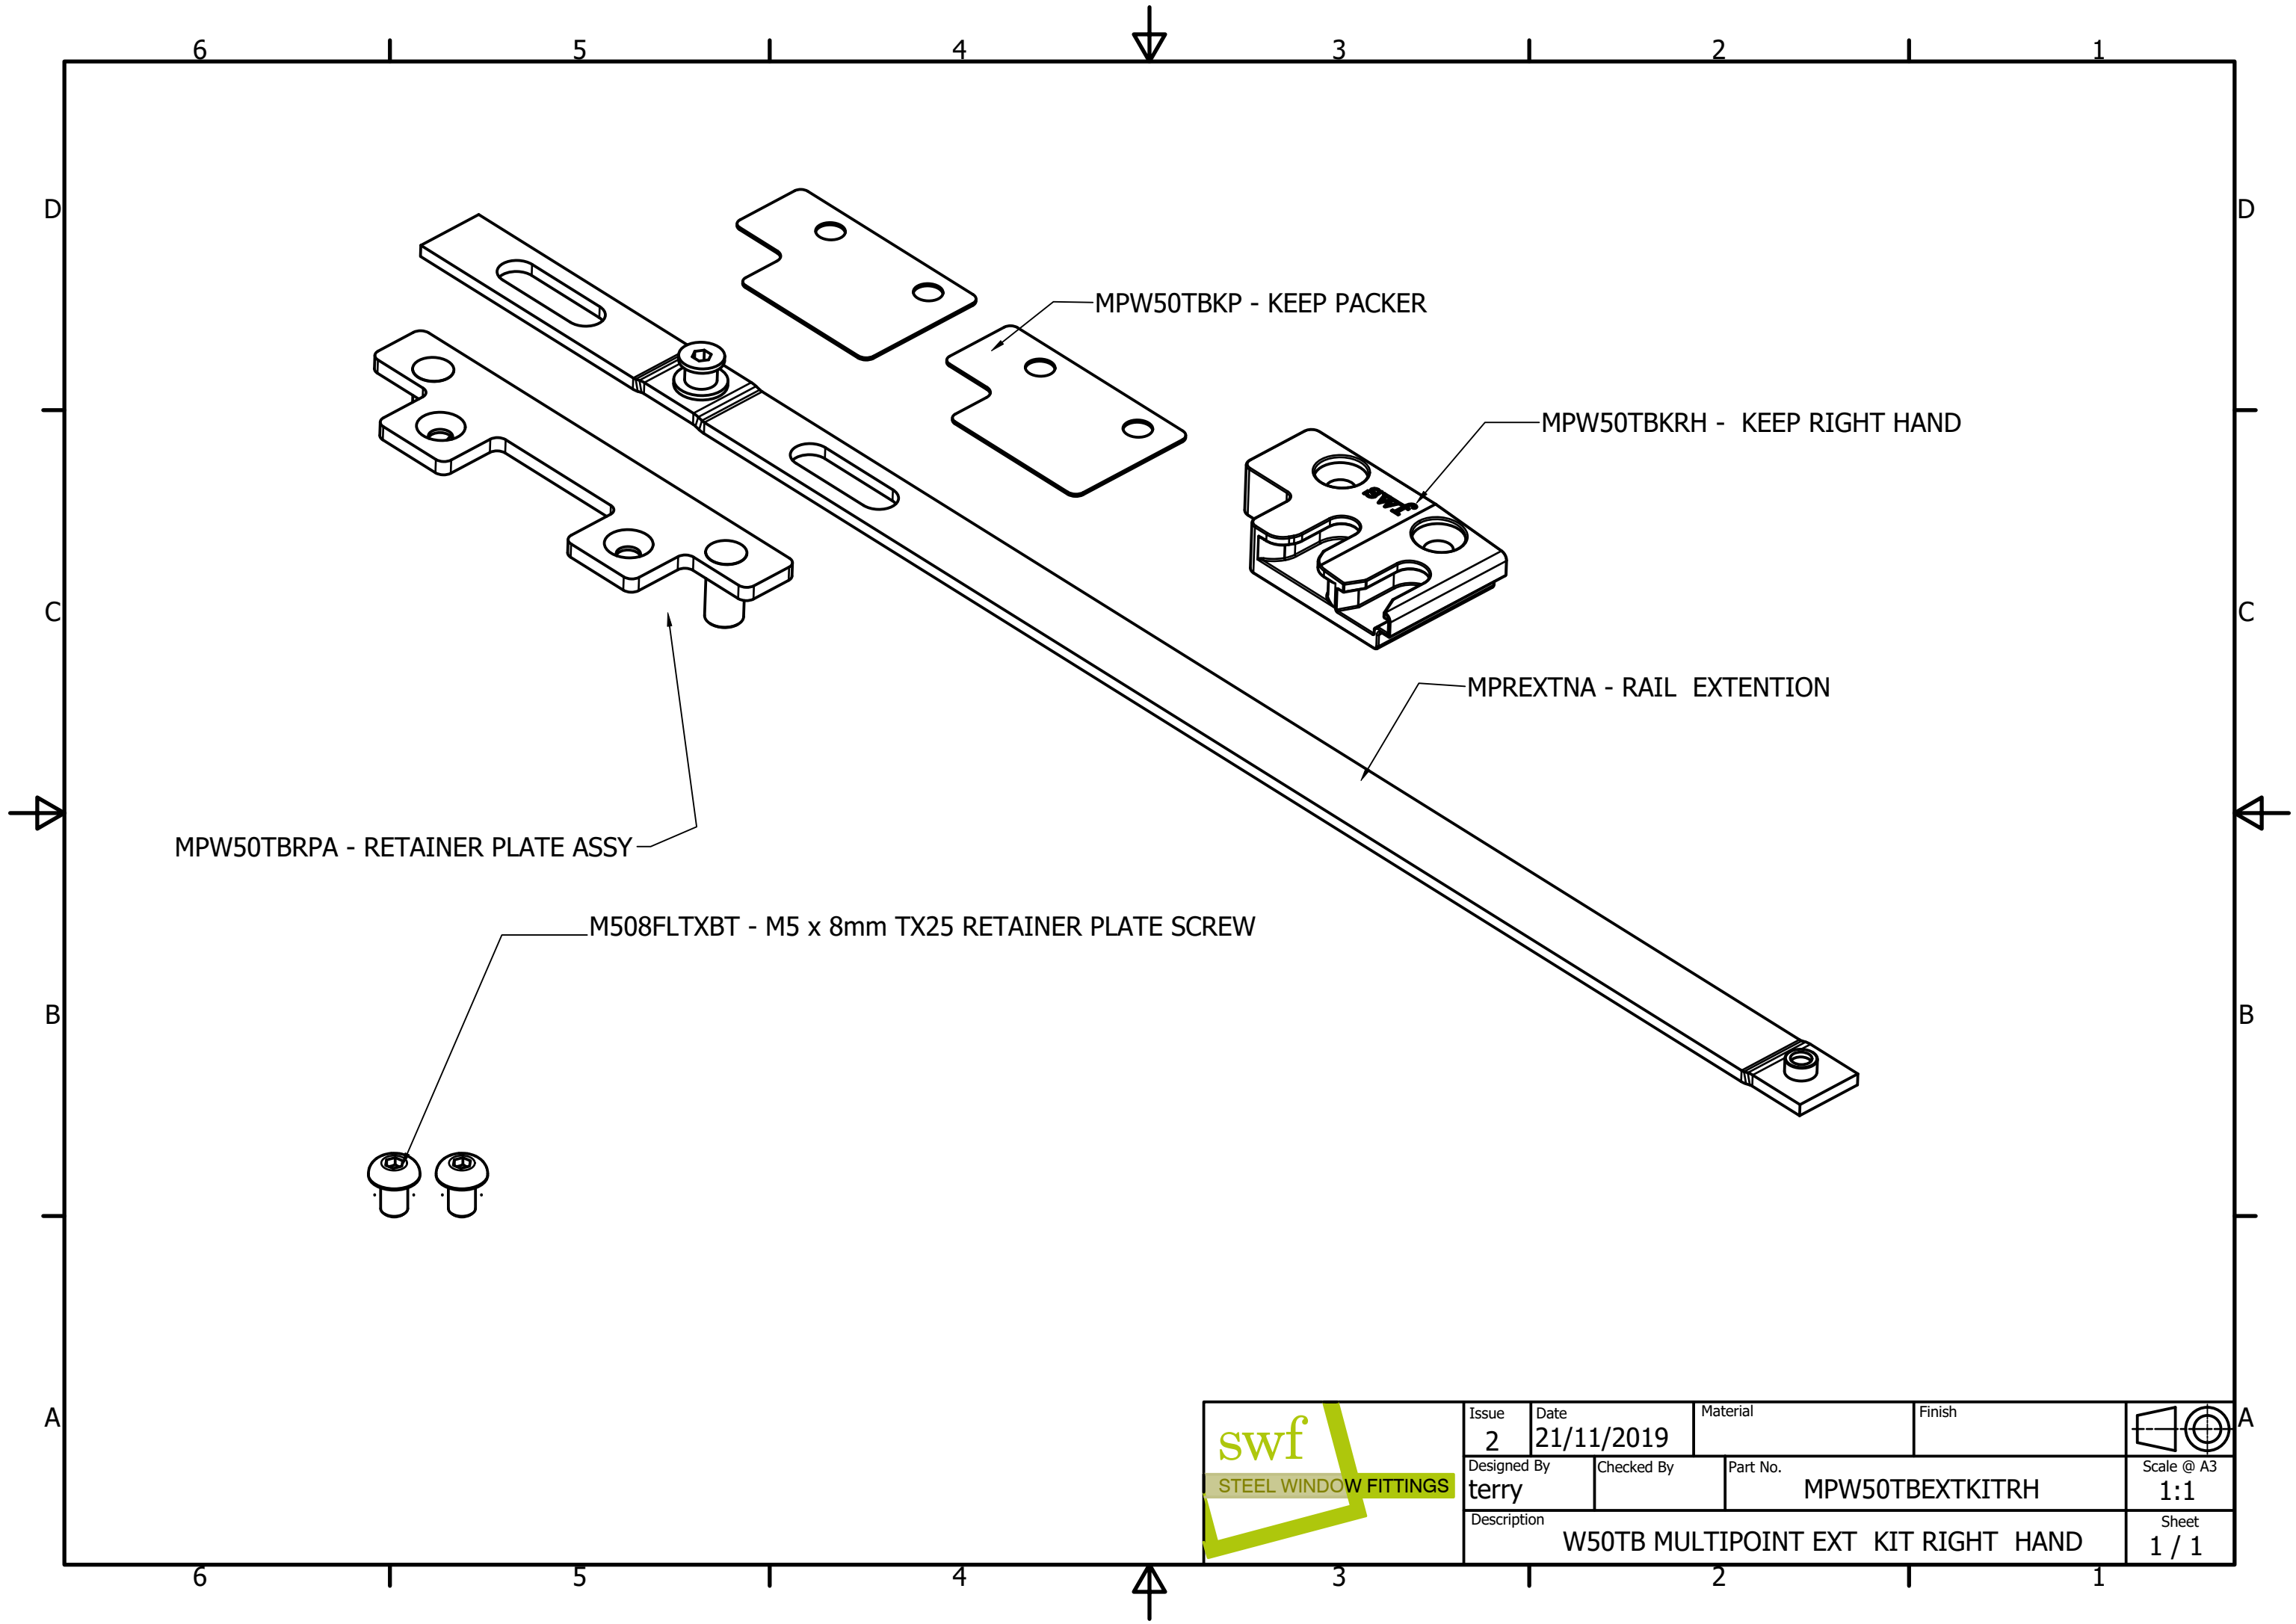

MPW50TBKP - KEEP PACKER

MPW50TBKLH - KEEP LEFT HAND

MPREXTNA - RAIL EXTENTION

MPW50TBRPA - RETAINER PLATE ASSY

M508FLTXBT - M5 x 8mm TX25 RETAINER PLATE SCREW

Issue	Date	Material	Finish	
2	16/05/2018			
Designed By		Checked By	Part No.	
terry			MPW50TBEXTKITLH	Scale @ A3 1:1
Description				Sheet 1 / 1
W50TB MULTIPOINT EXT KIT LEFT HAND				

MPW50BRPA - RETAINER PLATE ASSY

M508FLTxBT - M5 x 8mm TX25 RETAINER PLATE SCREW

MPW50TBKP - KEEP PACKER

MPW50TBKRH - KEEP RIGHT HAND

MPREXTNA - RAIL EXTENTION

	Issue	Date	Material	Finish	
	2	21/11/2019			
	Designed By	Checked By	Part No.		
	terry		MPW50TBEXTKTRH		Scale @ A3 1:1
Description					Sheet
W50TB MULTIPOINT EXT KIT RIGHT HAND					1 / 1